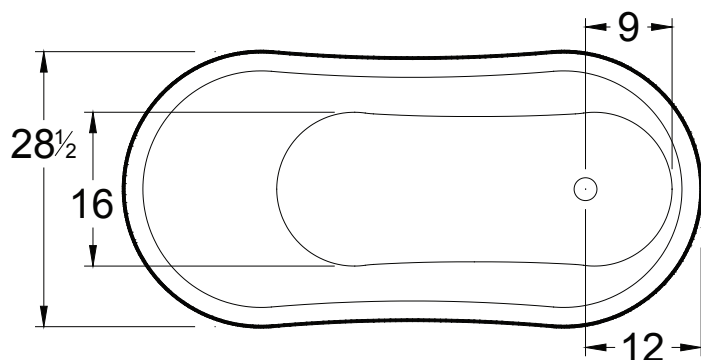

AMERICH[®]

EMPEROR™ 6029

DIMENSIONS

60" x 29" x 27 1/2" (1524 x 737 x 686 mm)
Gallon to Overflow = 48 (Liters = 182)

MATERIAL

Acrylic (All Americh Standard Colors)
Dual Color Available (Premium Color Upcharge)

STANDARD FEATURES:

- Integral Waste & Overflow in polished chrome trim
Note: Available with PB, PN, SN, ORB or WH trim at no additional charge if specified at time of order. (Requests after order is shipped are subject to \$75 charge for trim.)