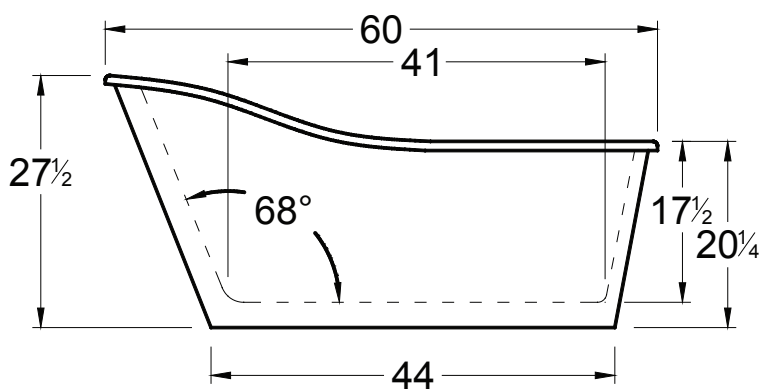

AMERICH[®]

EMPEROR™ 6029

DIMENSIONS

60" x 29" x 27 1/2" (1524 x 737 x 686 mm)
Gallon to Overflow = 48 (Liters = 182)

MATERIAL

Acrylic (All Americh Standard Colors)
Dual Color Available (Premium Color Upcharge)

Contact Americh for additional approvals.

INSTALLATION TIPS

- Install product according to Owners Manual and local codes.
- Hot water supply should be 65-75% of tub capacity or greater. Always consult your local plumber for recommendations as installations will vary.

STANDARD FEATURES:

- Integral Waste & Overflow in polished chrome trim
Note: Available with PB, PN, SN, ORB or WH trim at no additional charge if specified at time of order. (Requests after order is shipped are subject to \$75 charge for trim.)